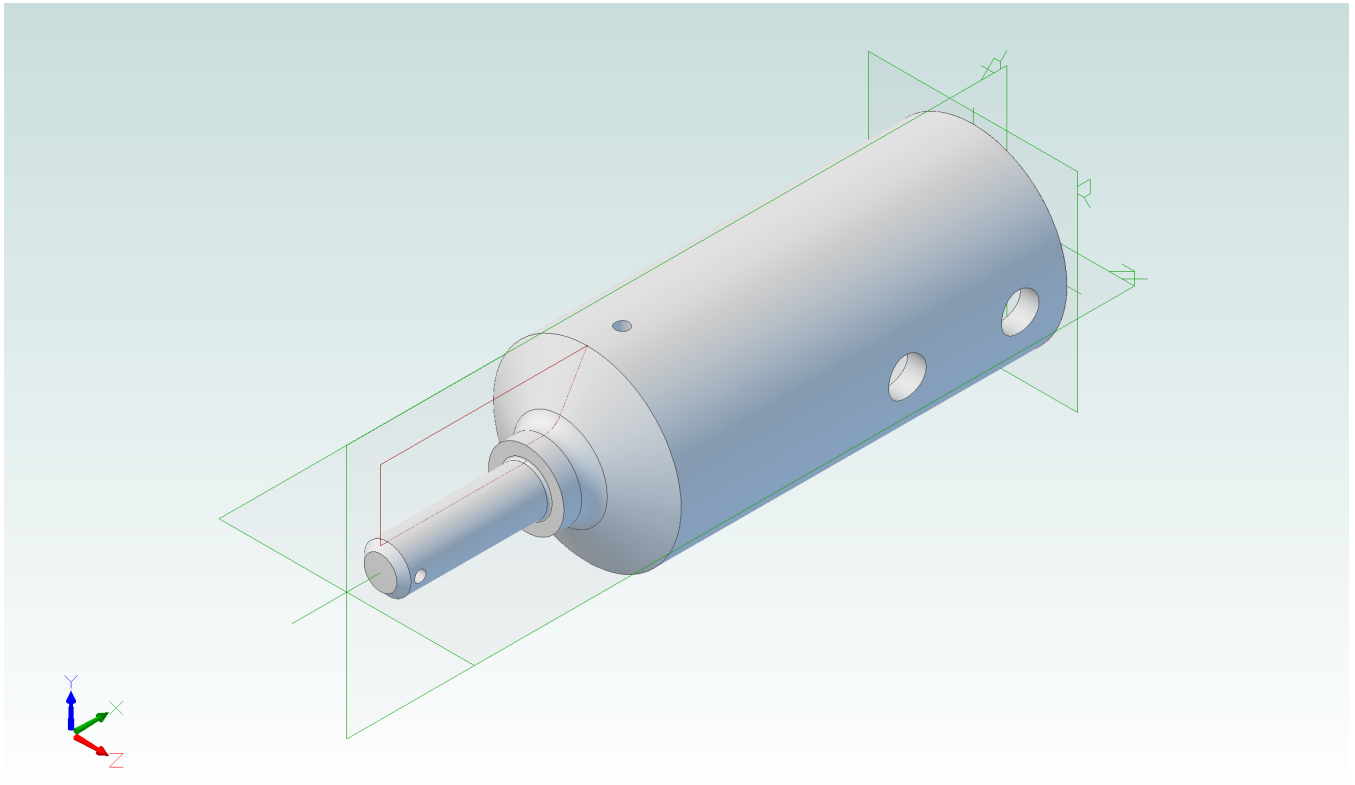

End - Elevator Control - Jackhaft

75-64-039