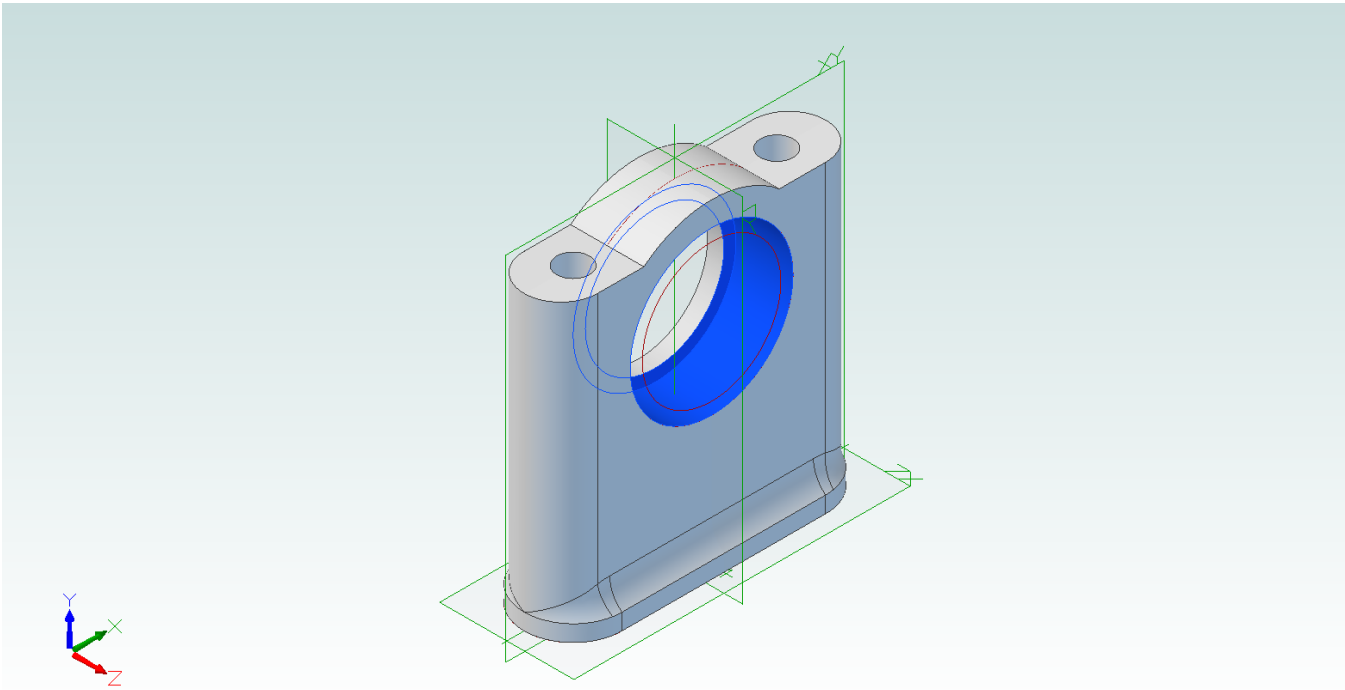

Block - Elevator Jack Shaft Bearing

75-64-045