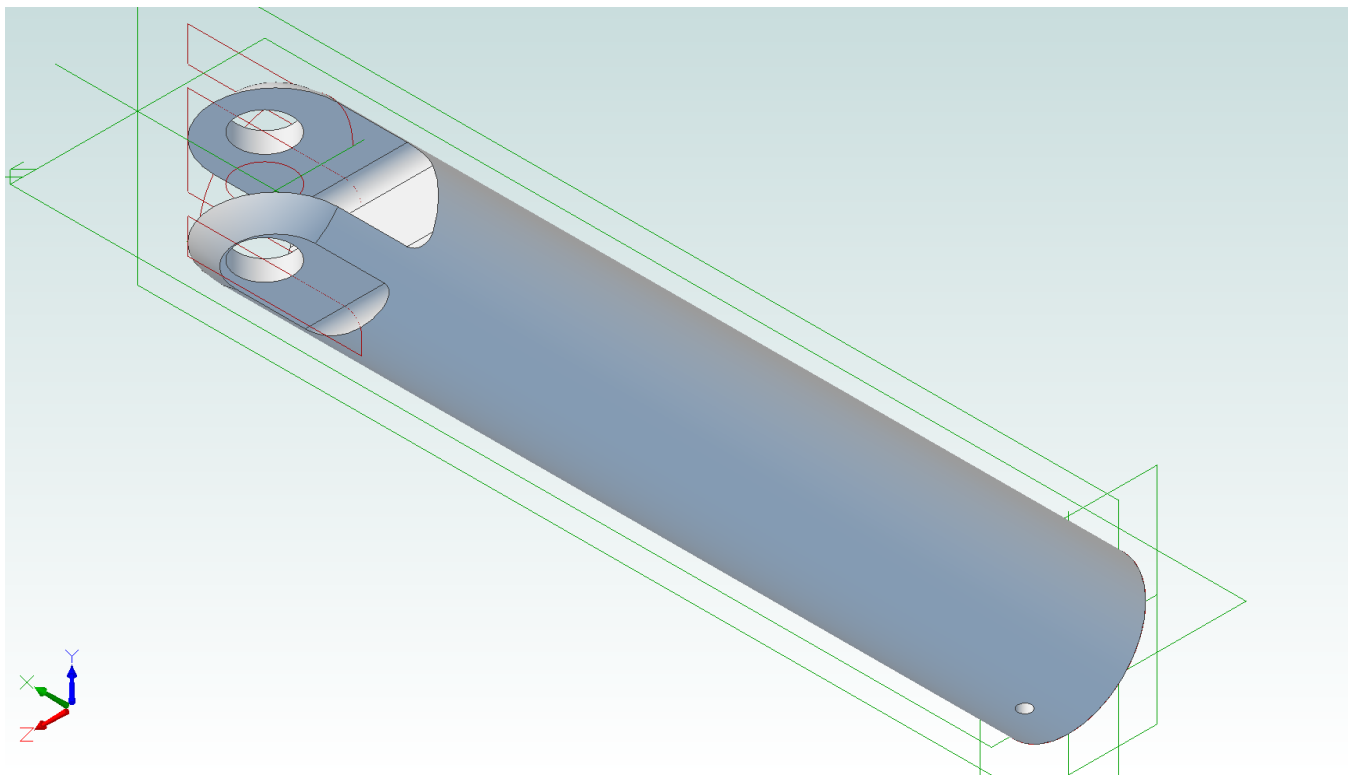

Strut - Female Control Stick Stop

75-64-101