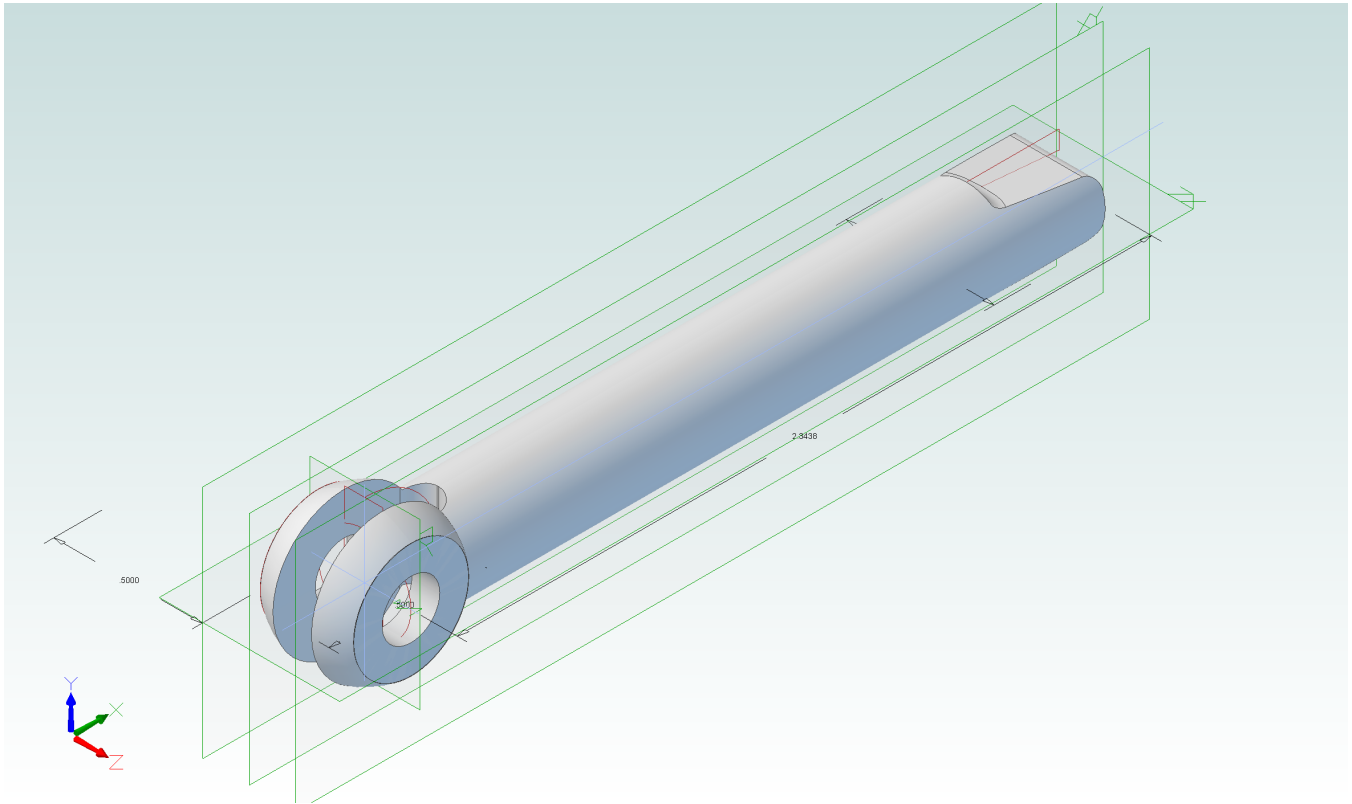

# Pin Control - Ratchet Lever Assembly

87-29-043