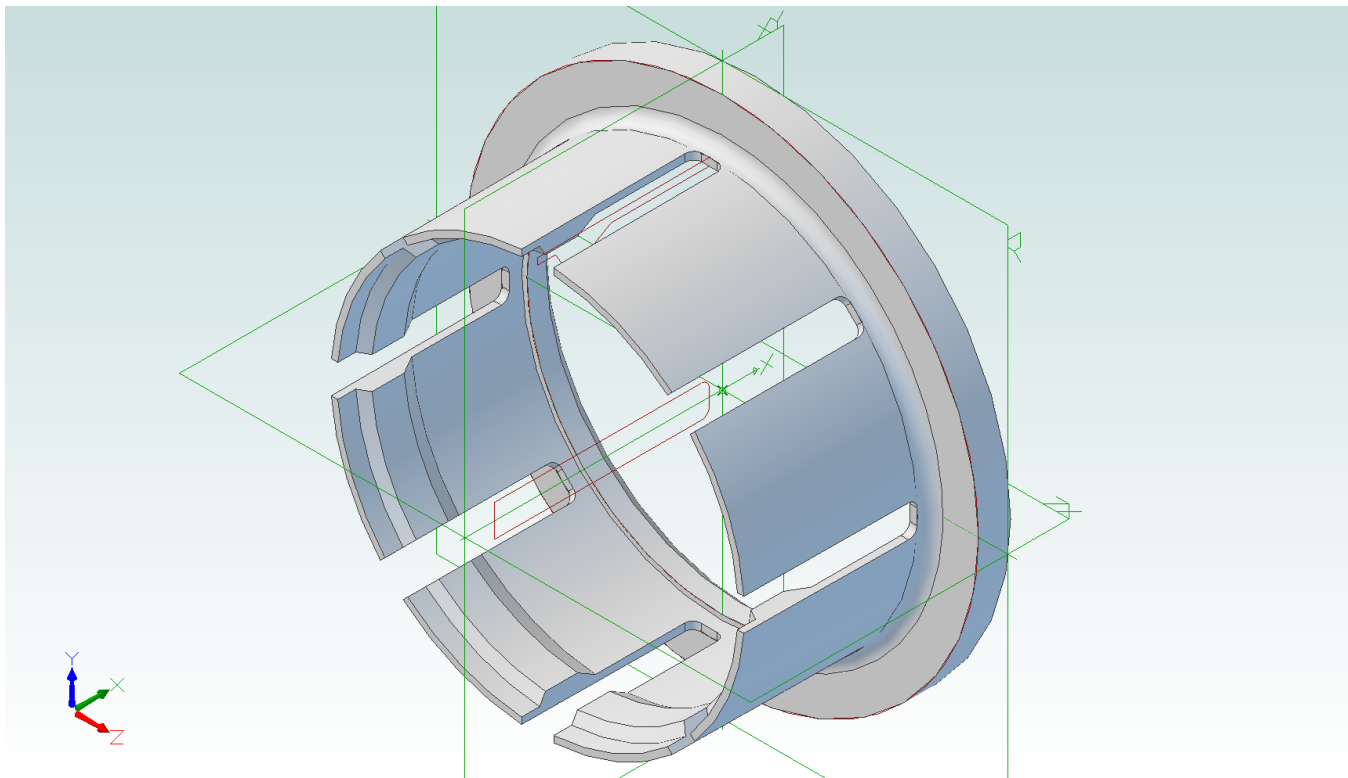

# Retracting Strut Assembly - Sprtin

75-33-463/B 579