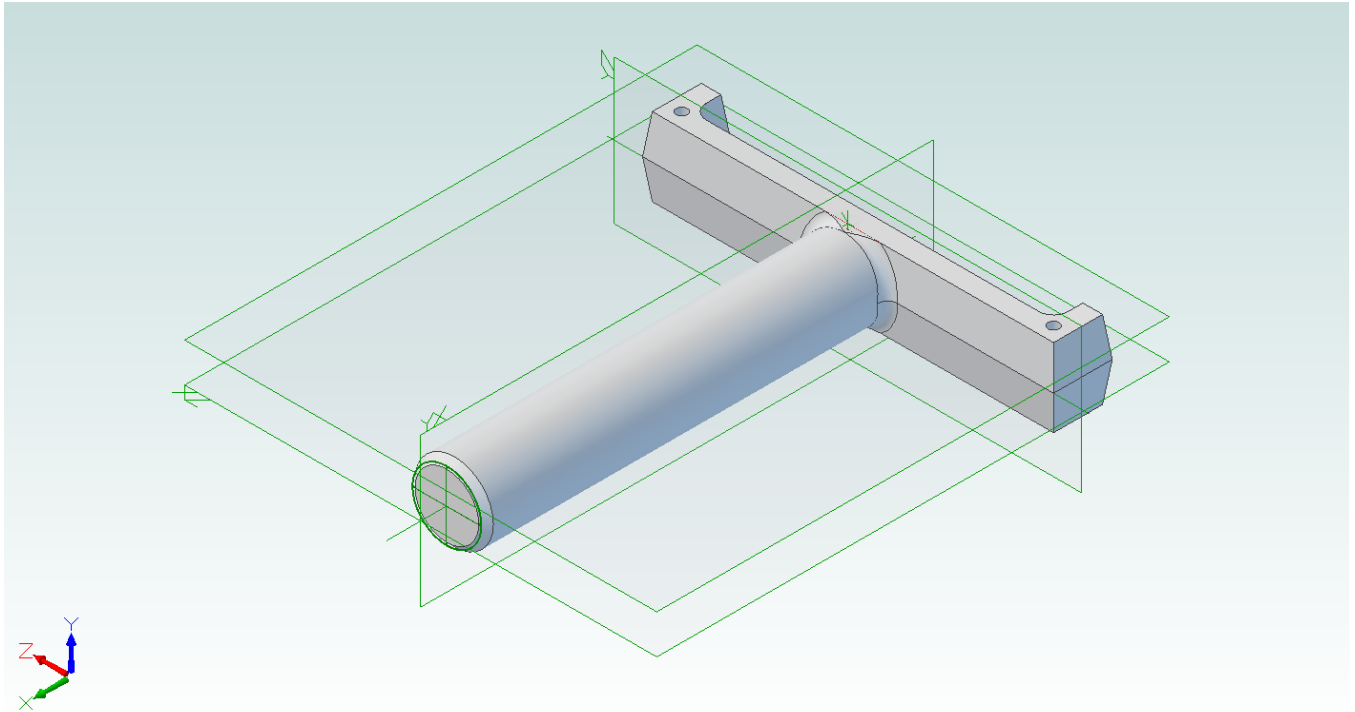

# Bolt - Rudder Pedal Installation

75-64-037