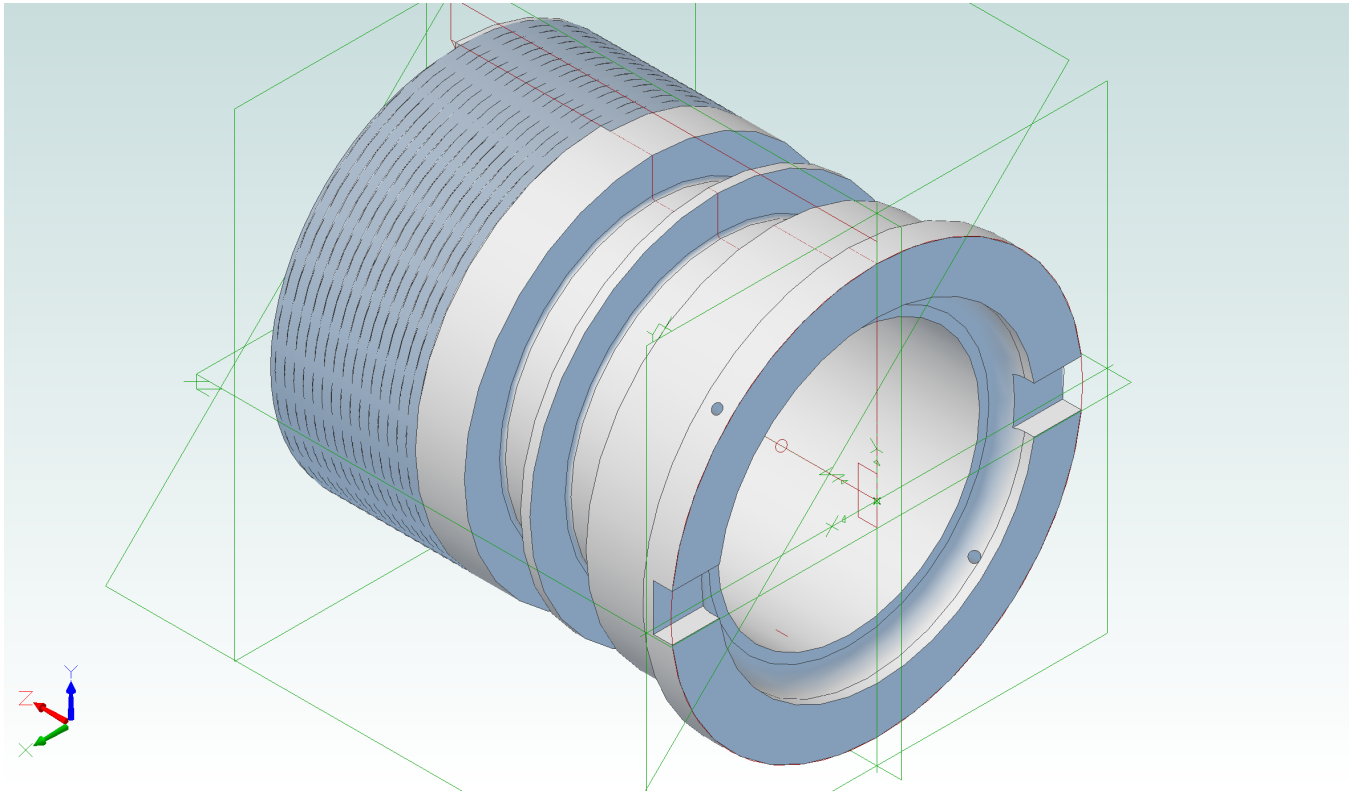

Strut Retracting - Bearing

87-31-038/B 947_912