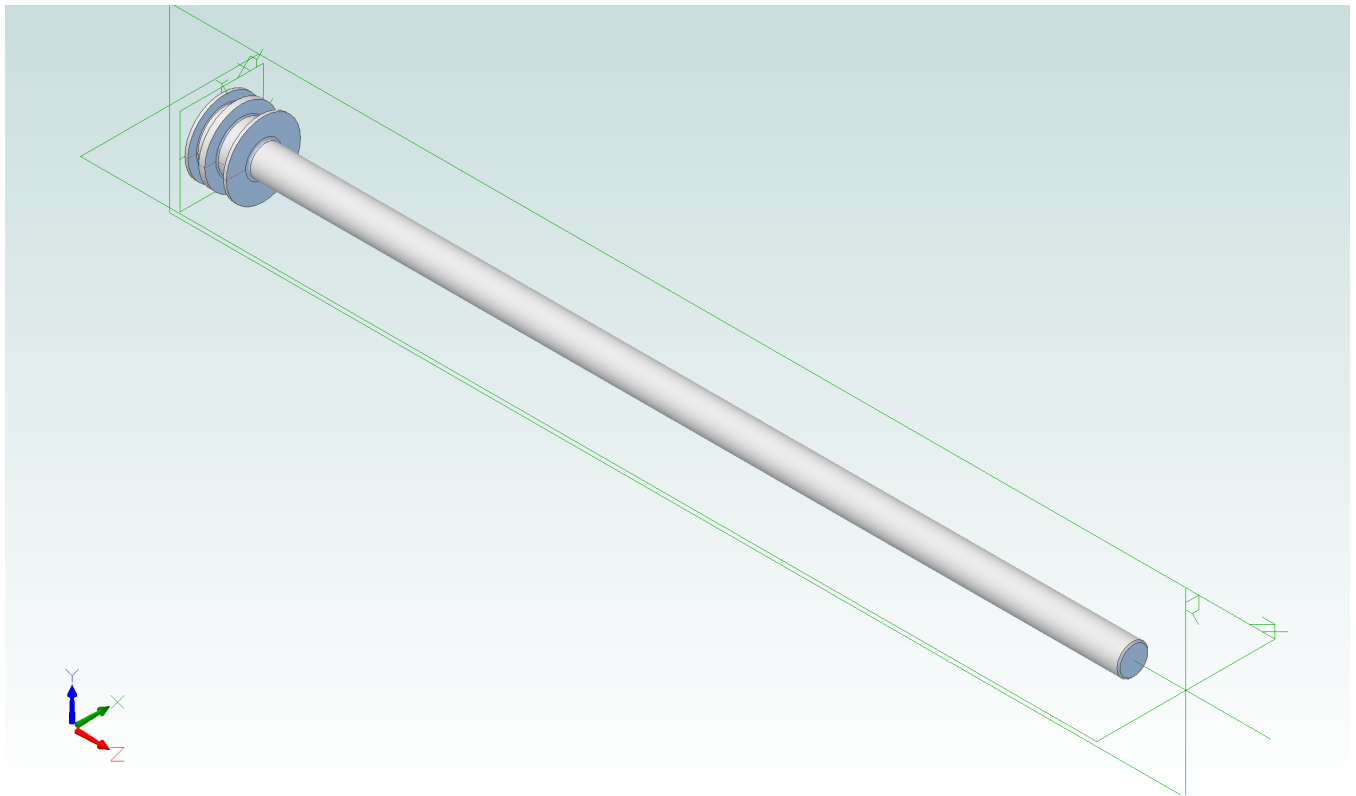

Landing Gear Installation - Retracting Strut Assembly - Shaft

87-31-034/B 949