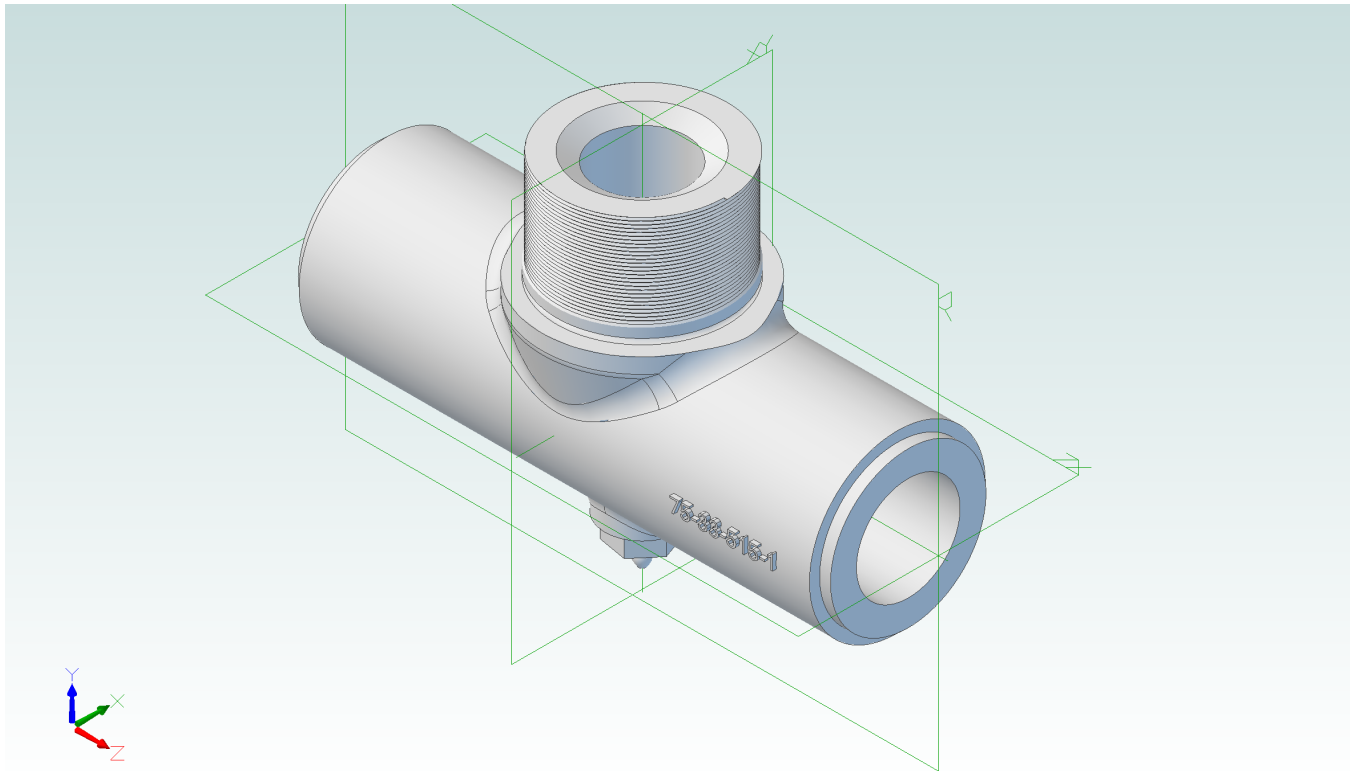

Landing Gear Installation - Retracting Strut Assembly - End

87-33-515/B 974

Exploded view