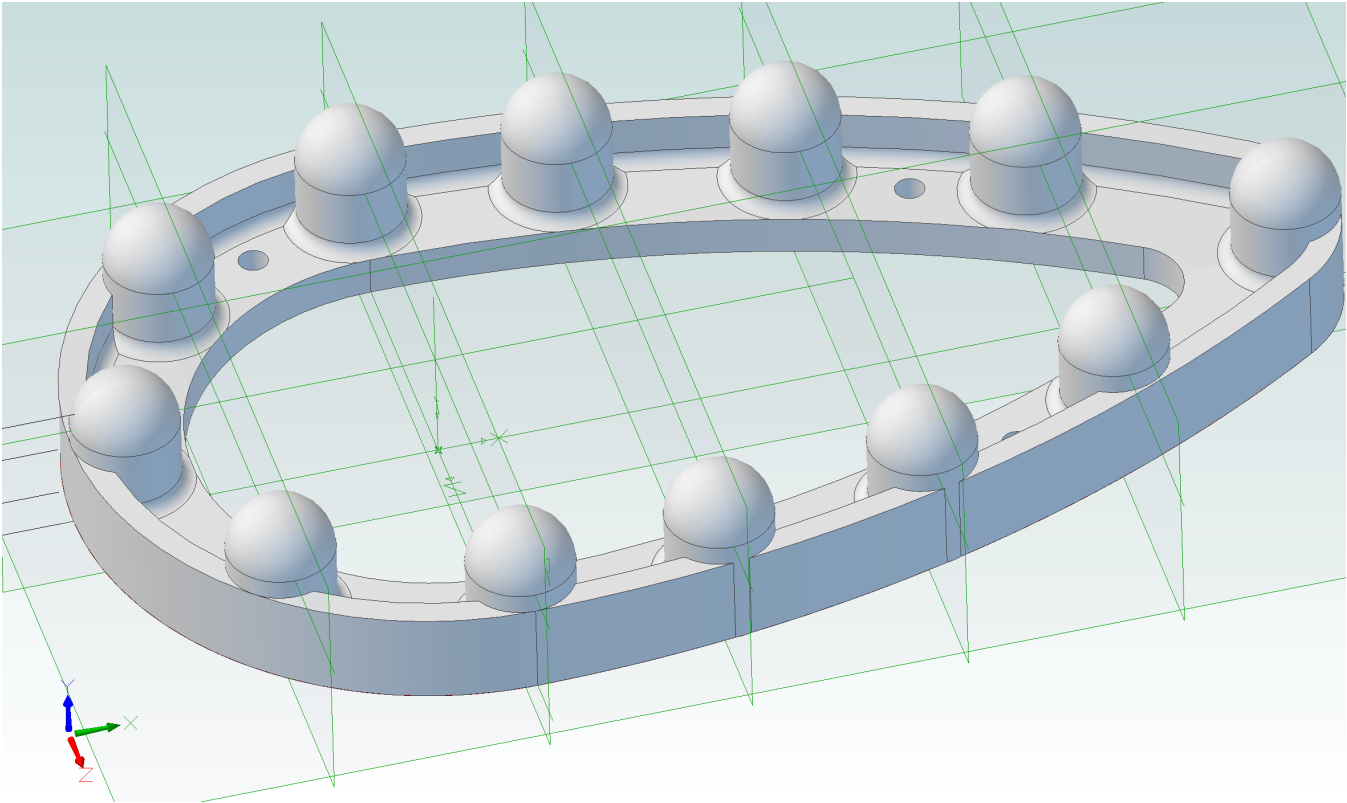

Flange - Expansion Tank Filler Unit - Inner

87-50-038