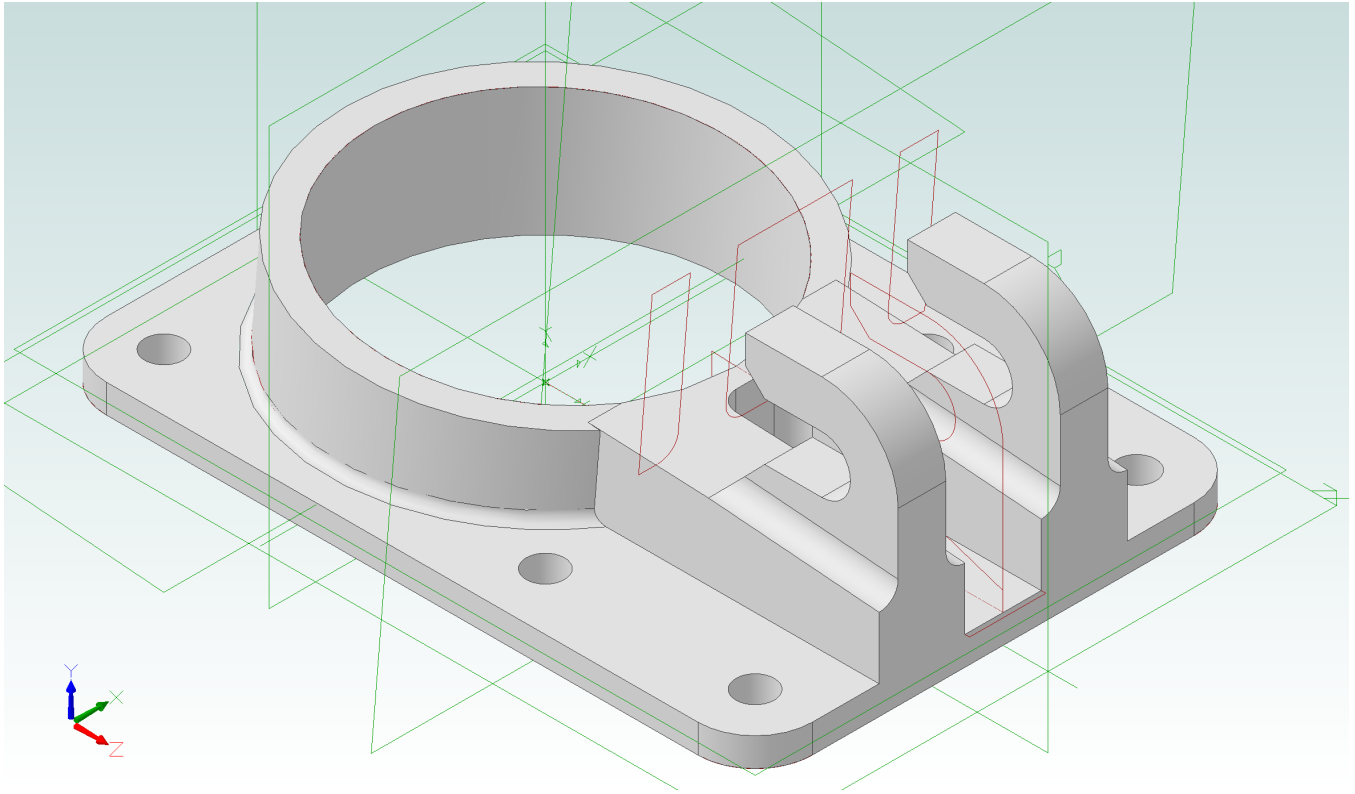

Support - Landing Gear Retract Cylinder Web #1

75-33-019