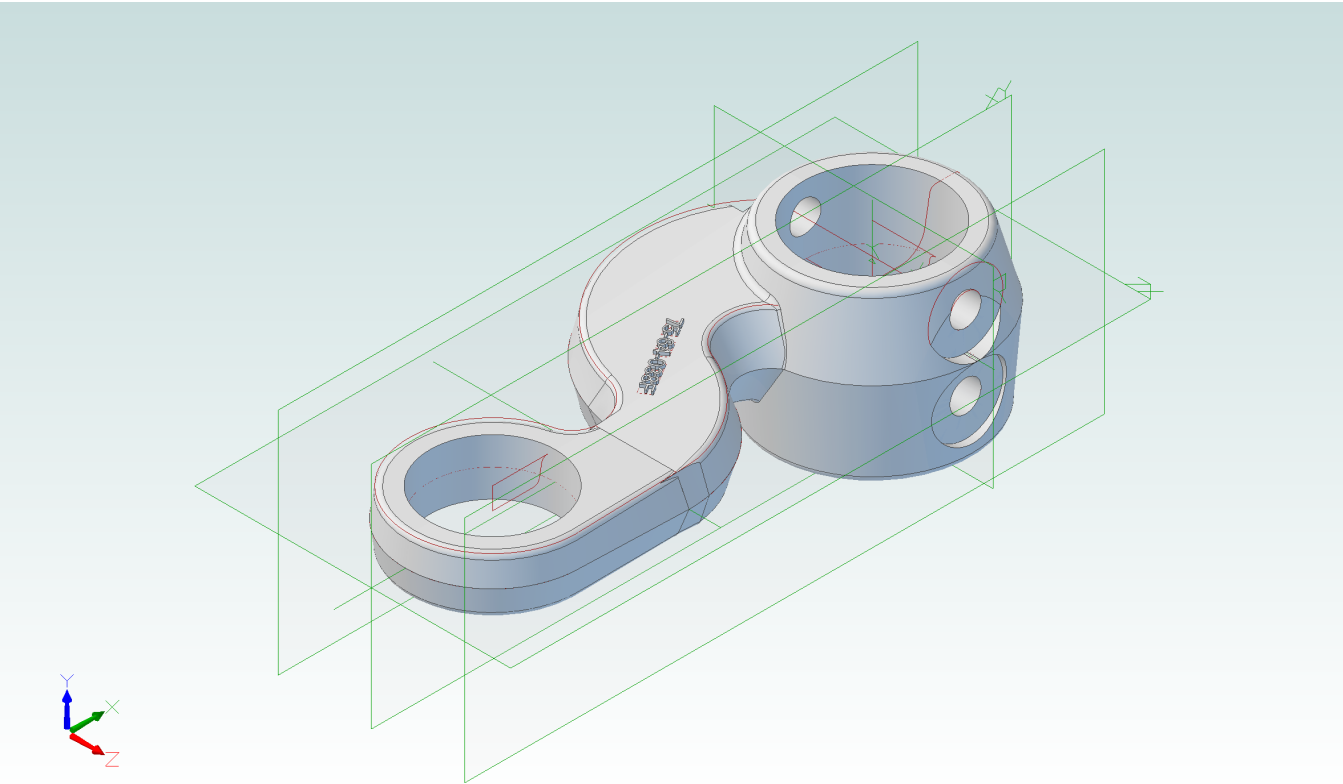

Bell Crank - Elevator Assembly

75-64-038

Casting