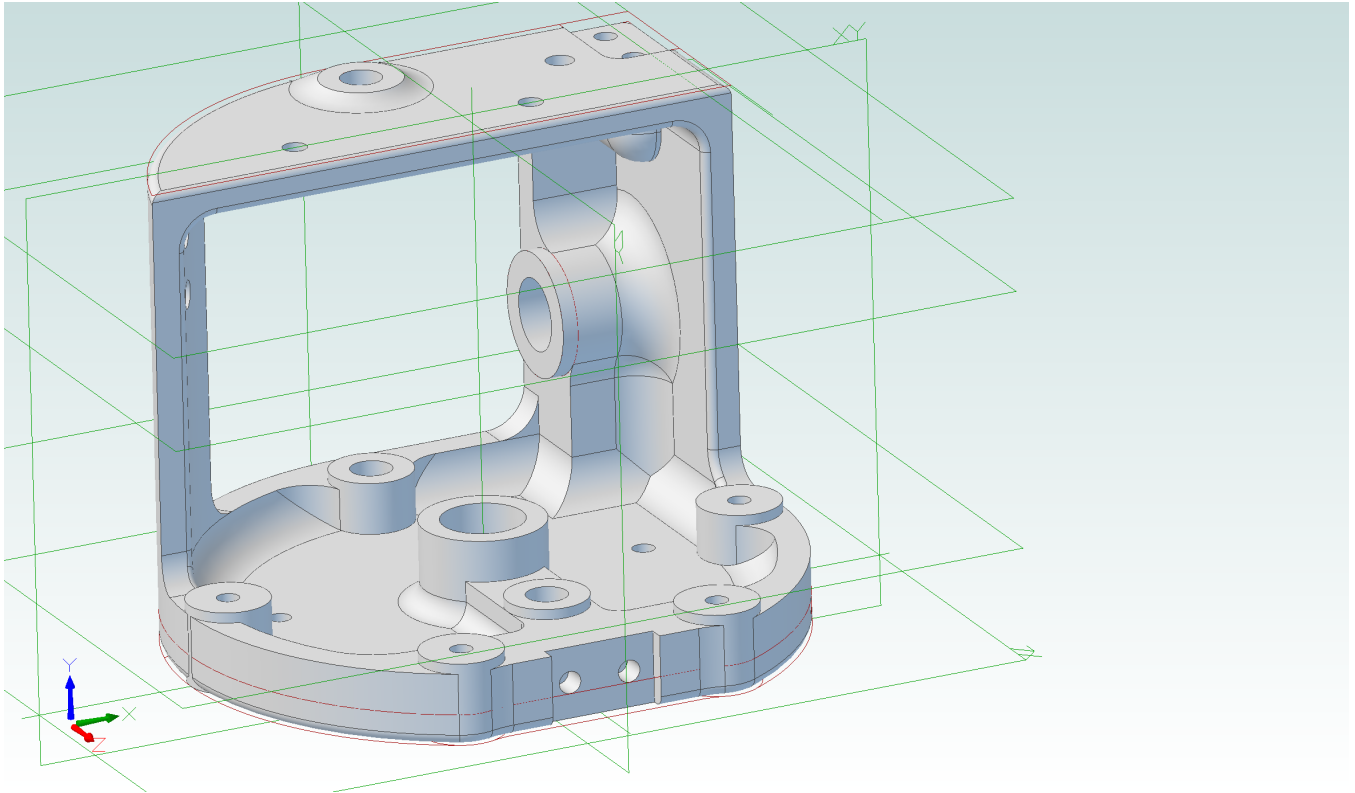

Base - Tab Control Assembly

75-64-087 / C442

Casting