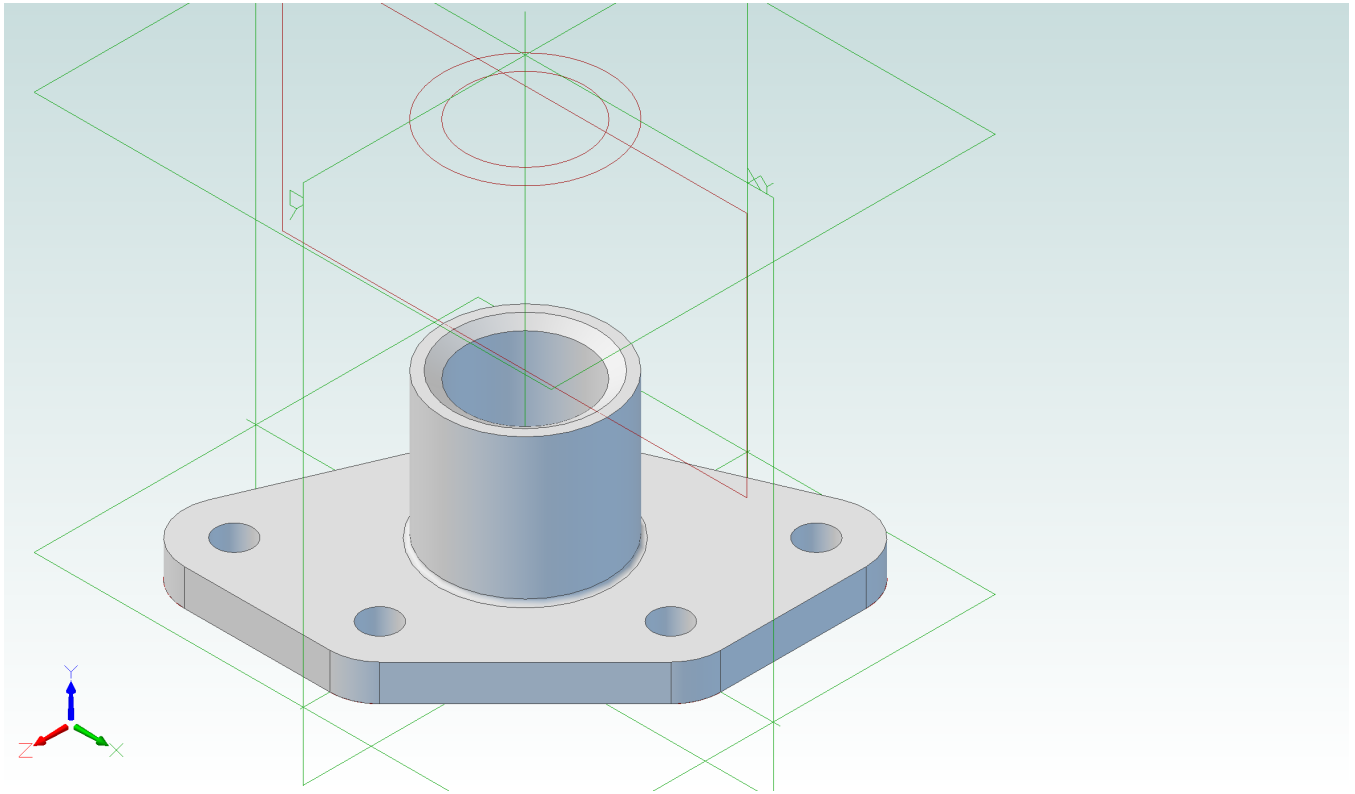

# Fitting - Support Installation - Landing gear

91-33-013-2