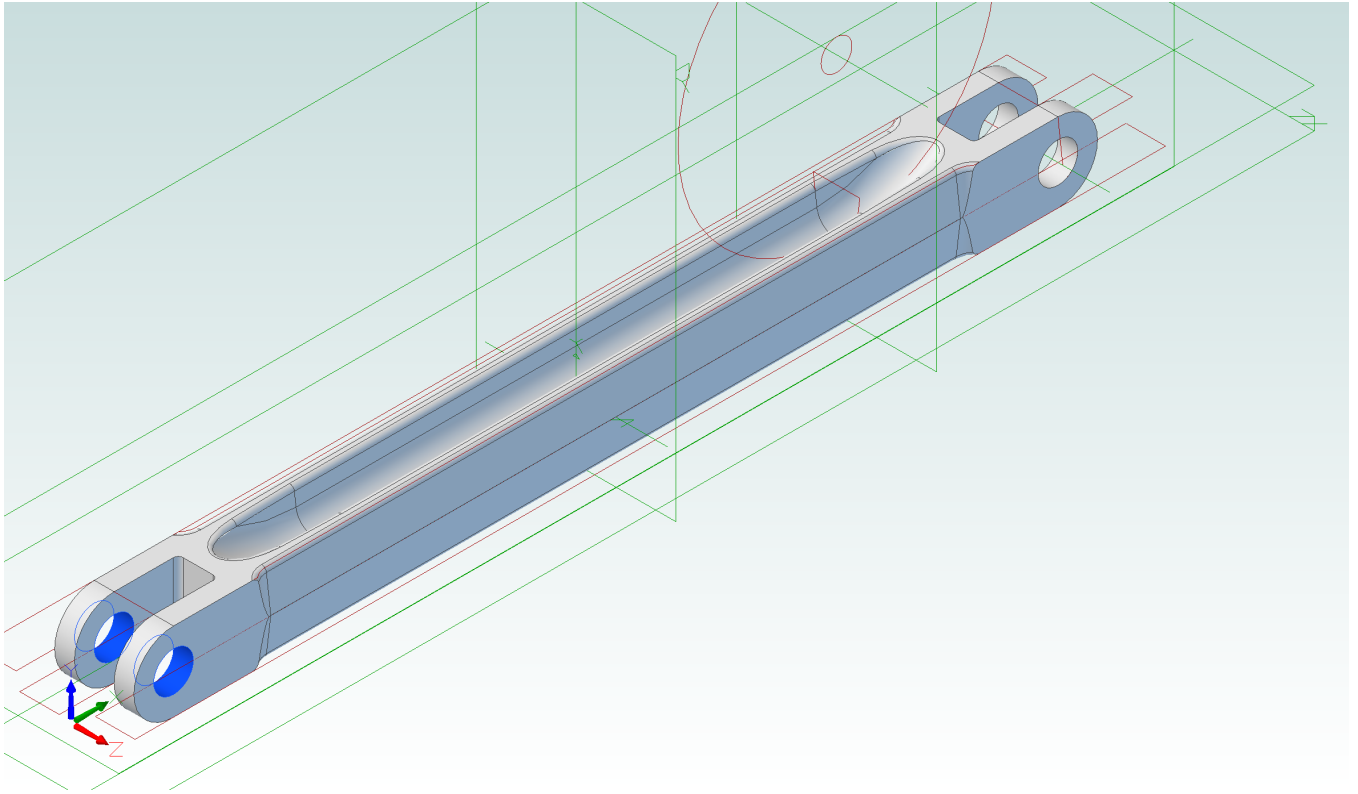

Link - Lower Truss To Firewall - Center

87-22-517

Forging