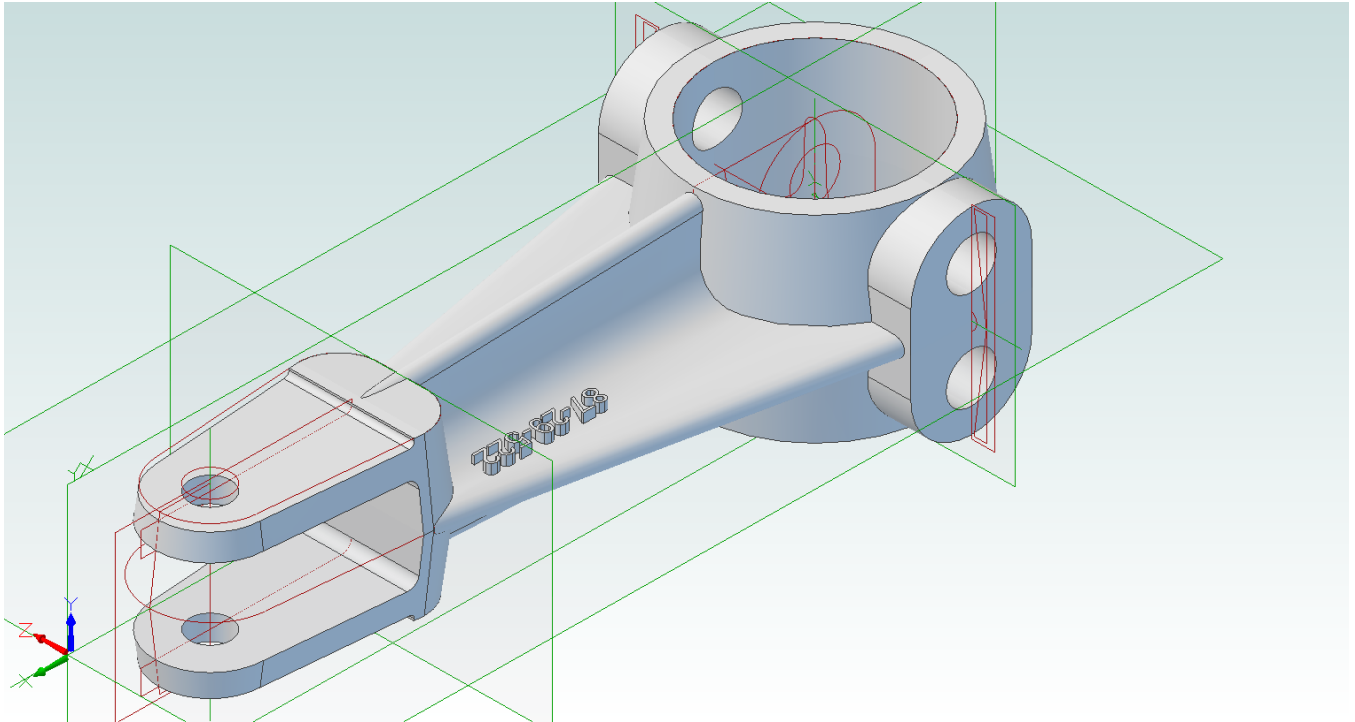

Lever - Ourboard Torque Shaft Cowl Flaps

87-29-522

Forging