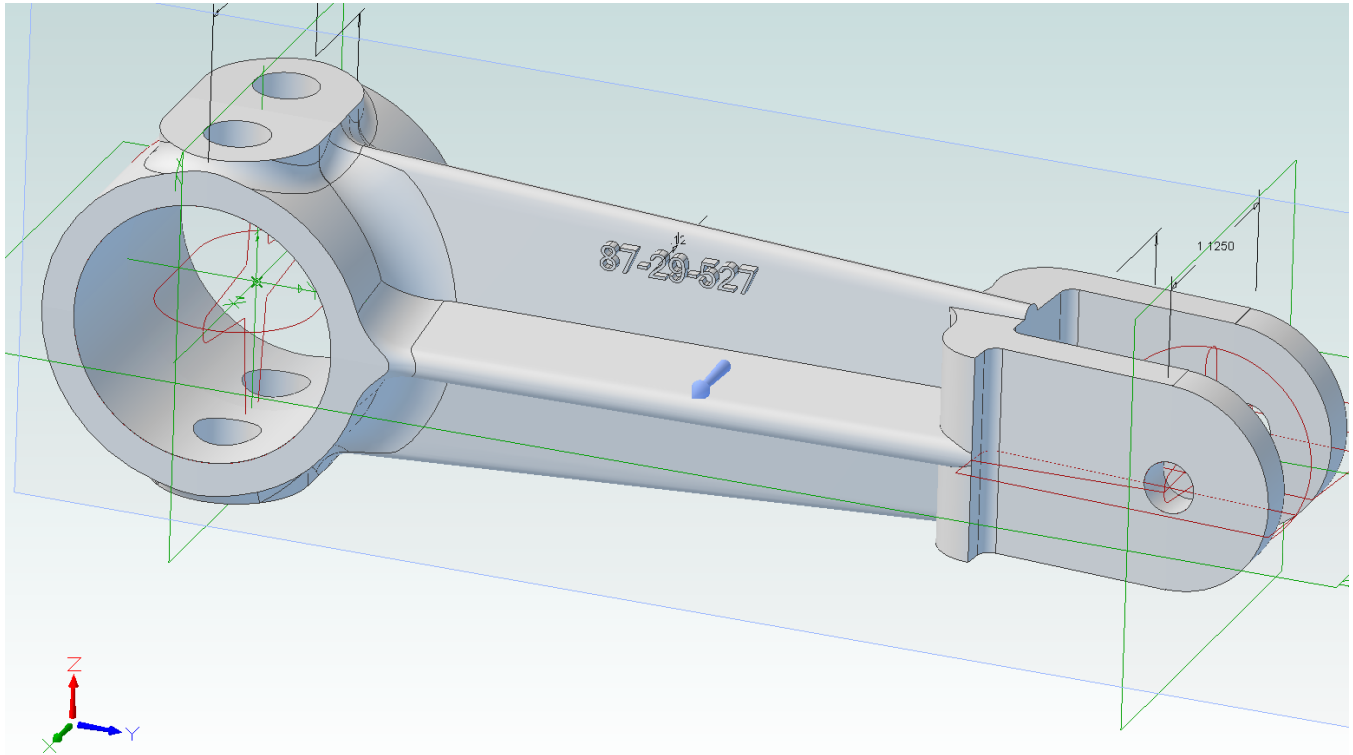

# Lever - Inboard Torque Shaft Cowl Flap Control