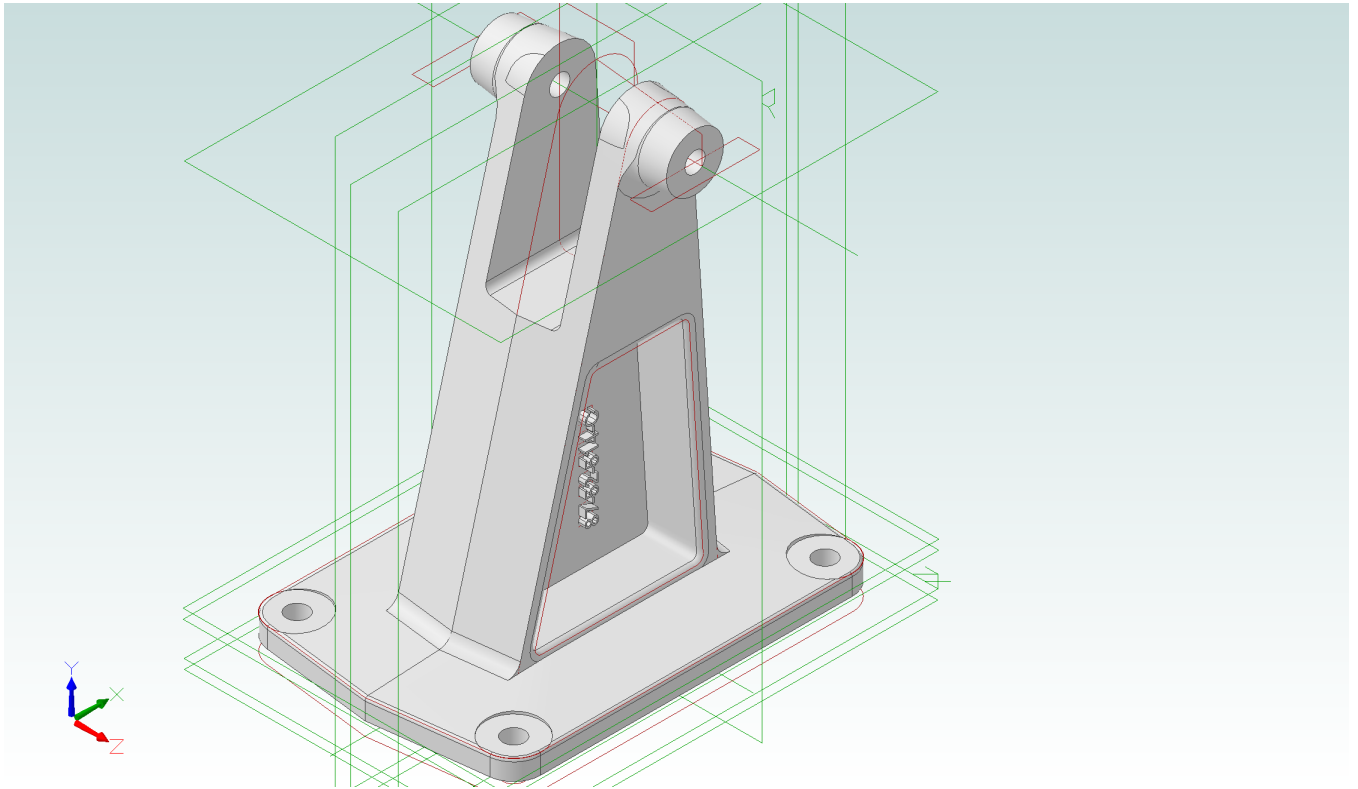

# Support - Engine Control Bell Crank

87-52-514