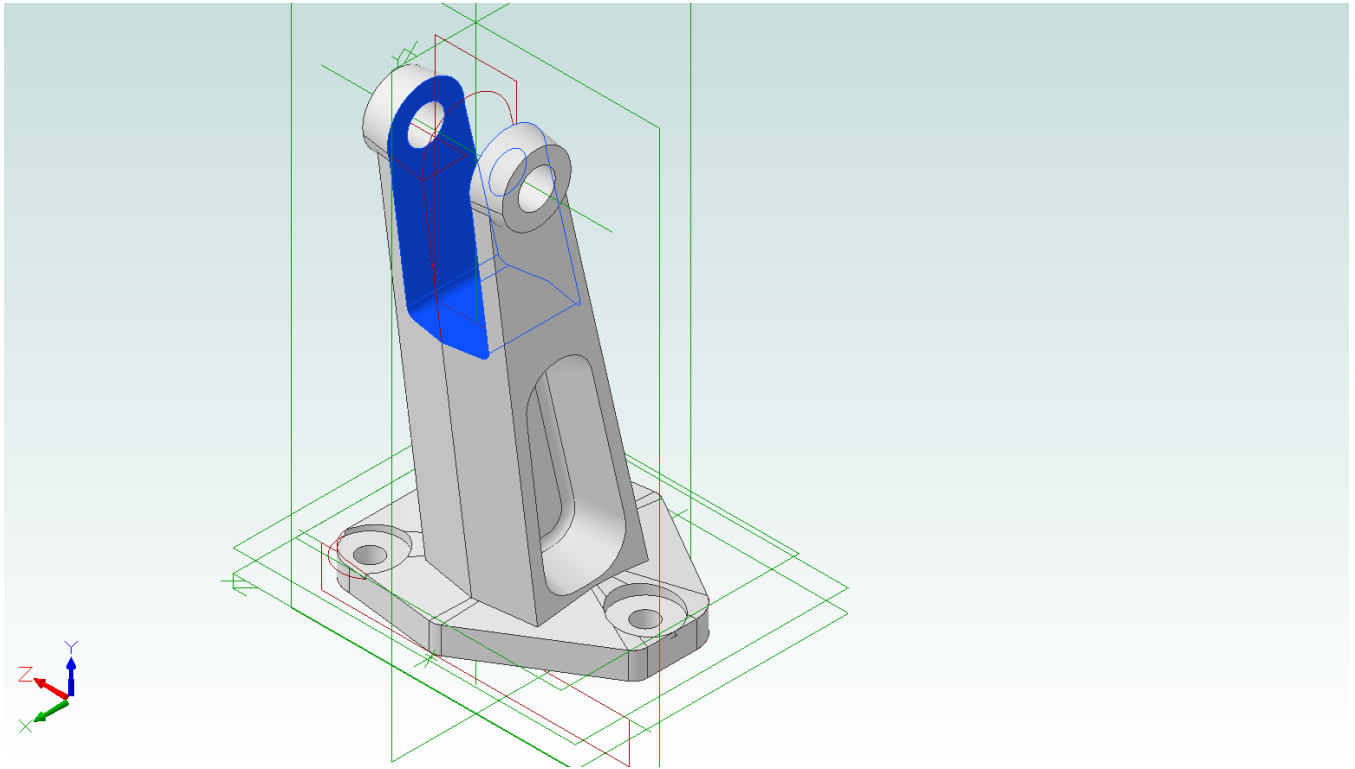

# Support - Carburetor Heater Control Bell Crank

87-52-517

# Casting