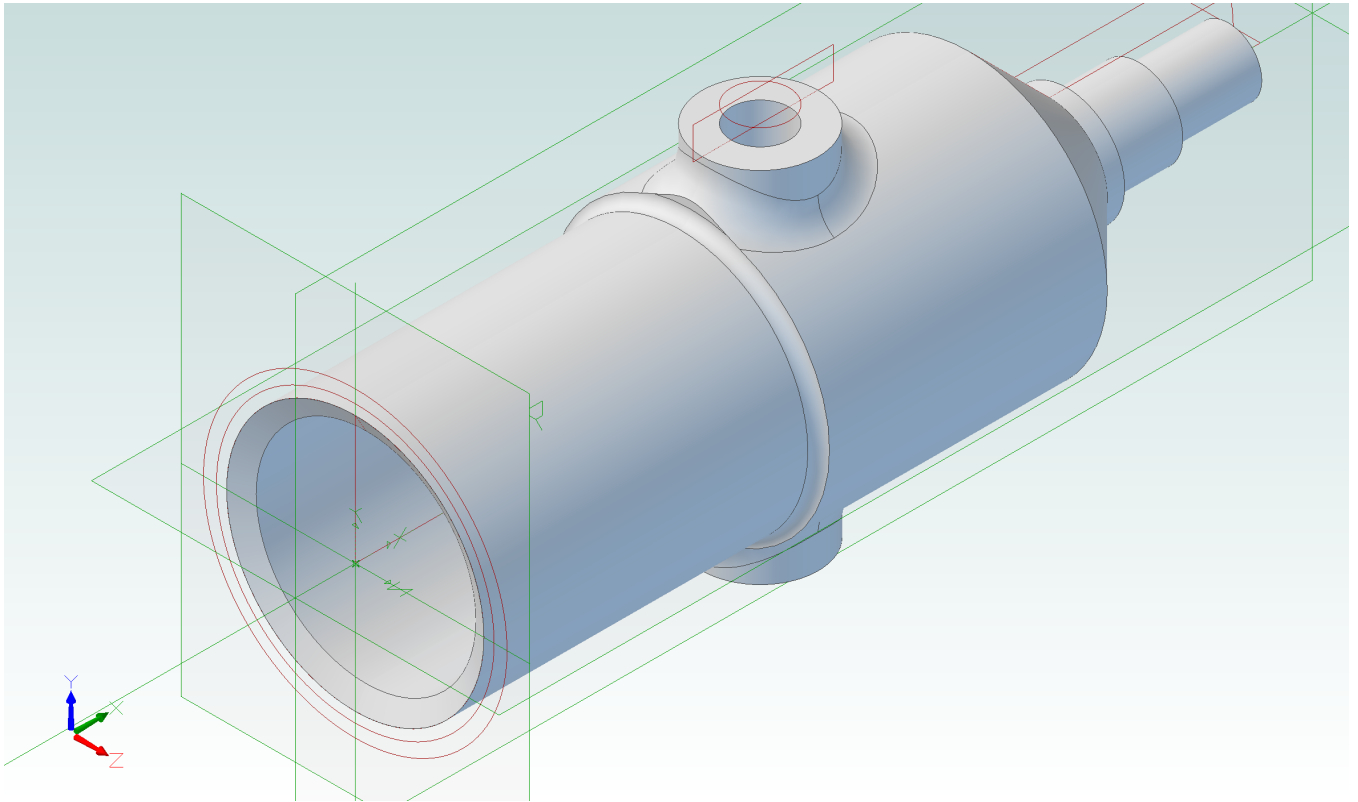

End - Control Stick Tube Front

87-62-516