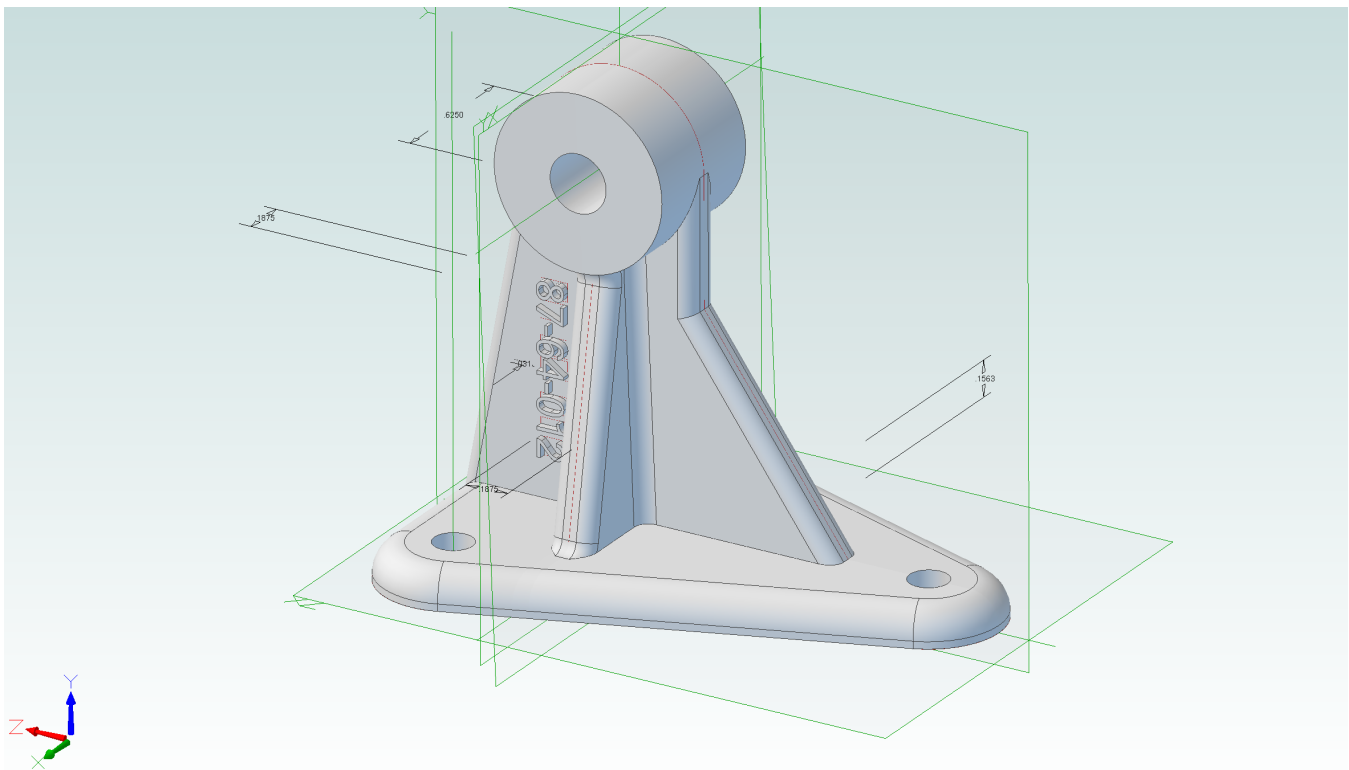

Bearing - Idler Pully Rudder Station 8

87-64-012