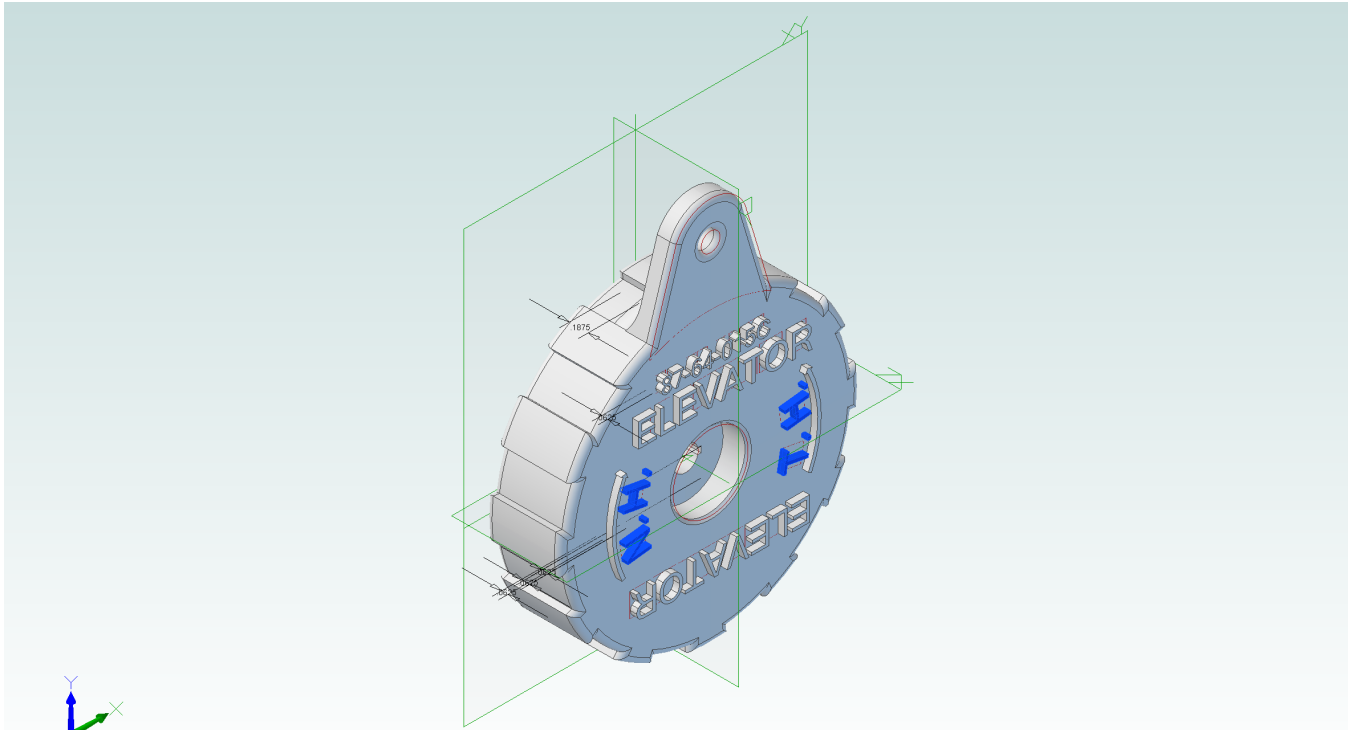

# Wheel - Tab Control Hand

87-64-015C