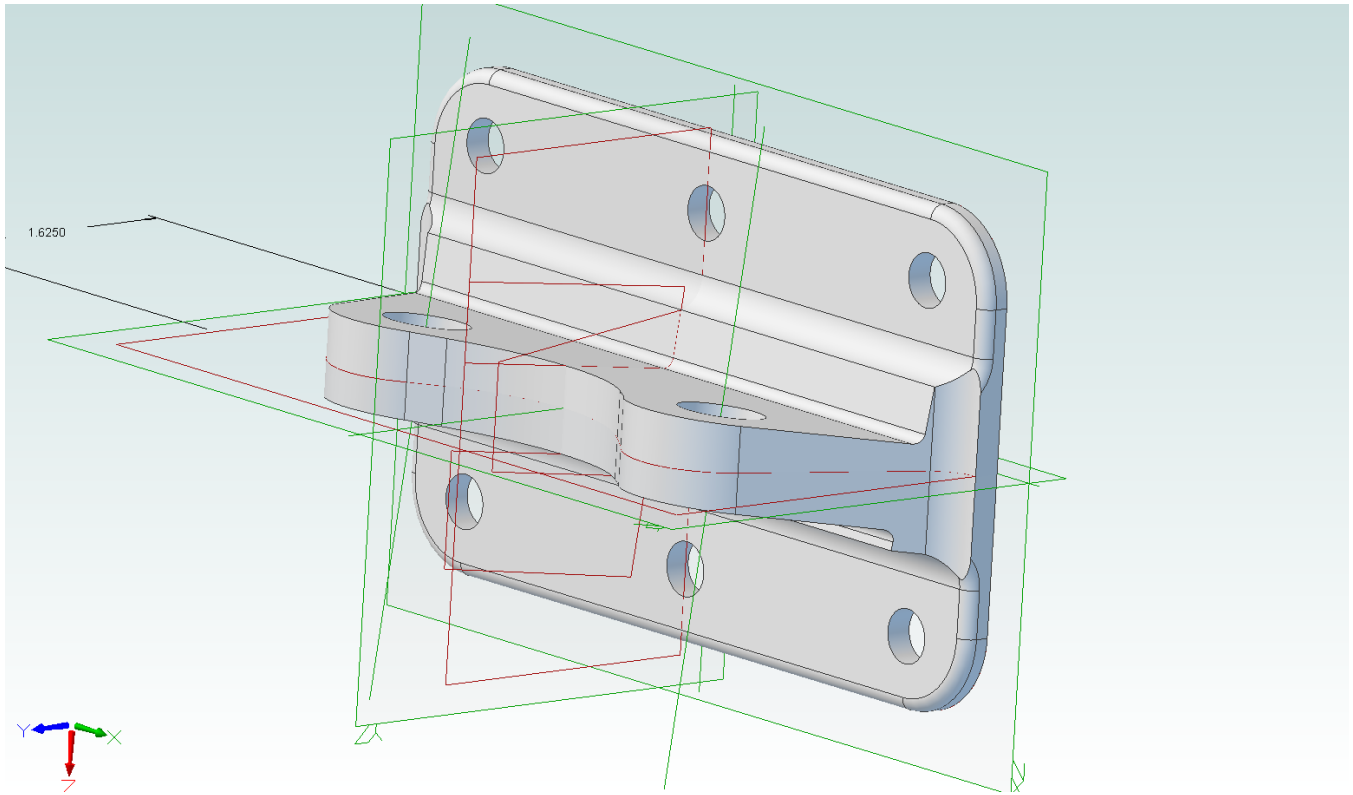

Fitting - Fuselage Station #1 Lower

87-21-597-1

Forging