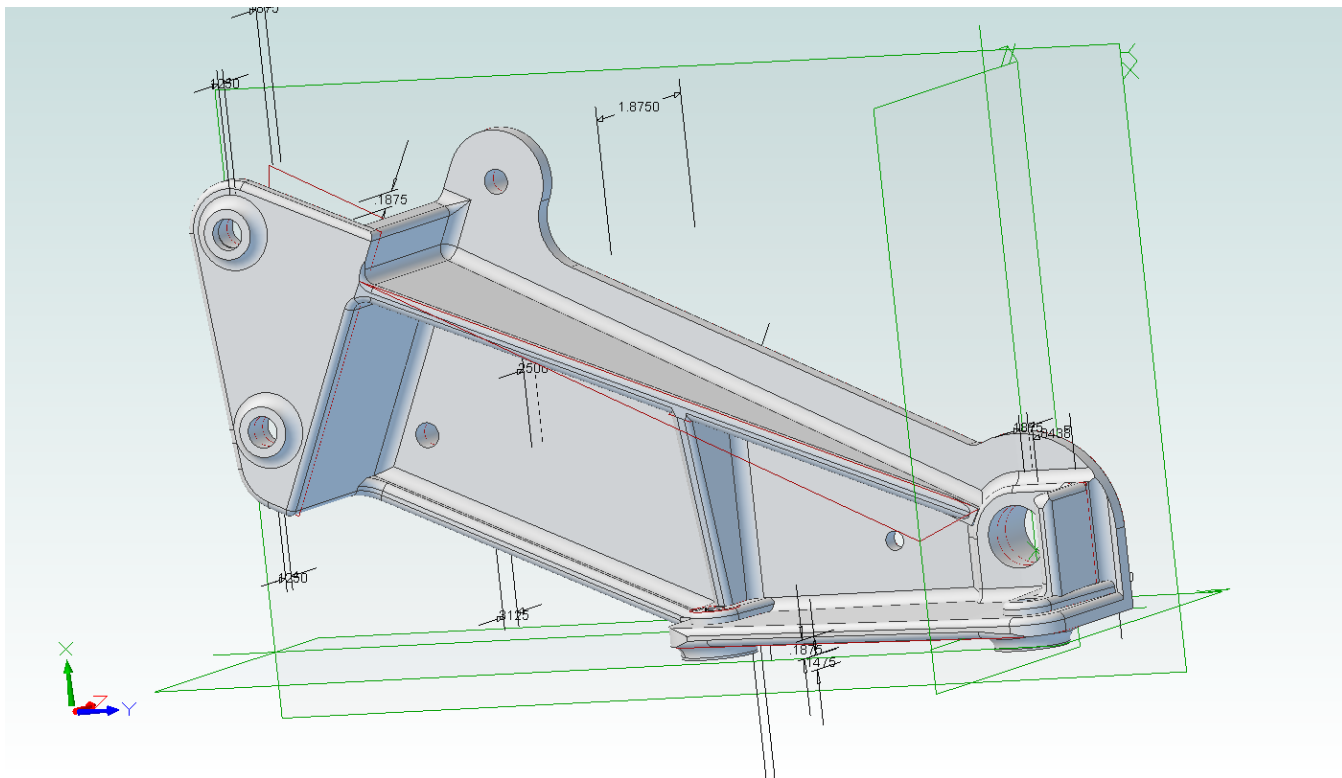

Bracket - Handle Support Cowl Flap Control

87-29-517