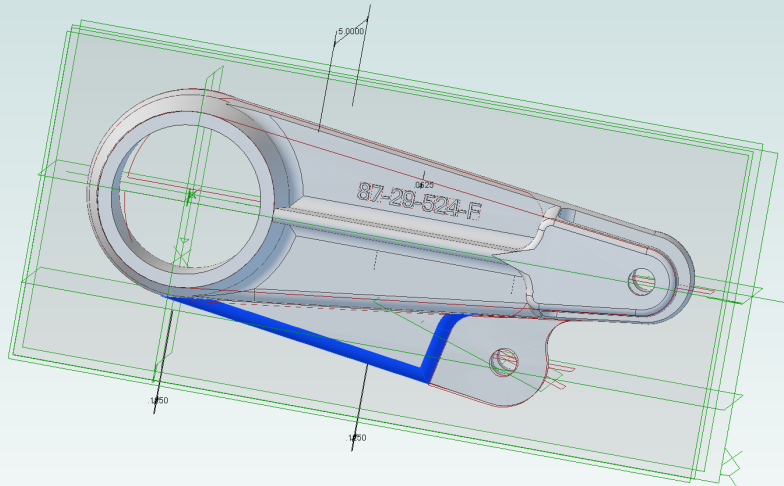

Lever - Auxiliary Shaft Cowl Flap Control

87-29-524