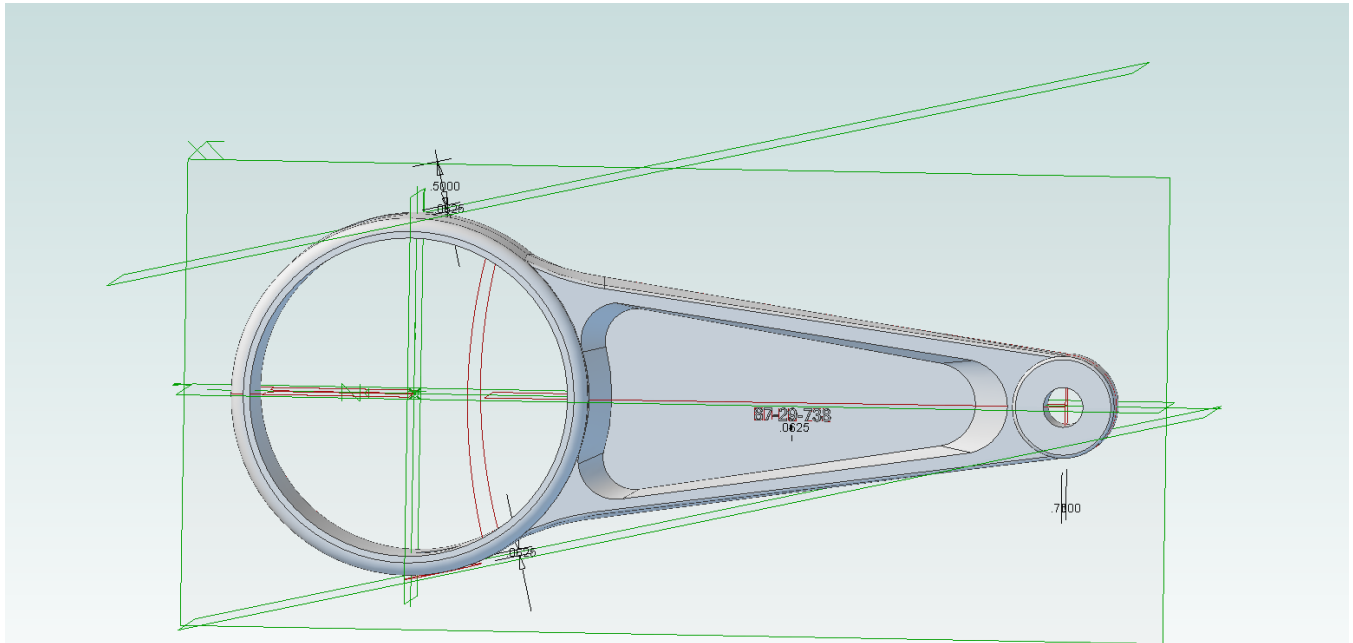

Support - F3R Enginemount Cowling To Engine Mount

87-29-738

Forging