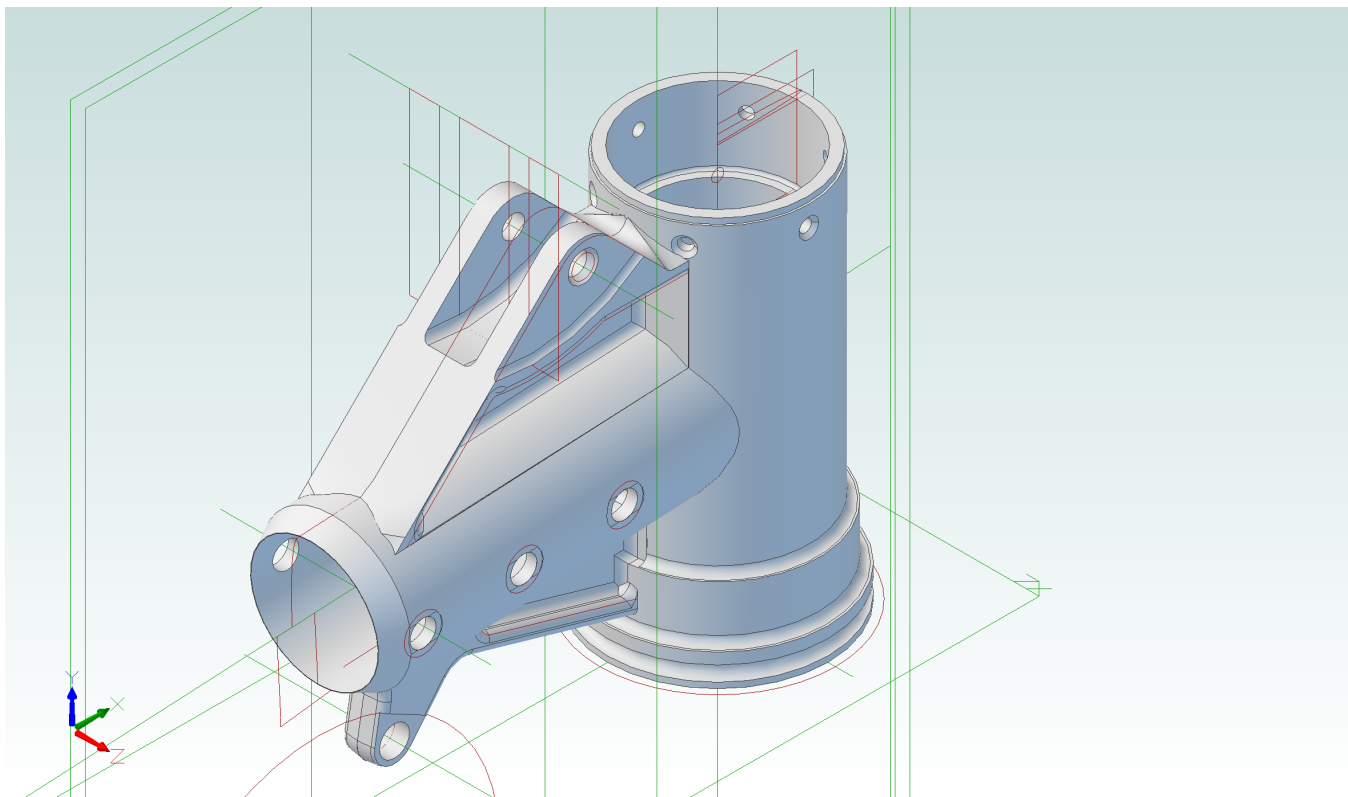

Fitting - Drag Truss - Rear Tail Weel

87-37-512

Forging