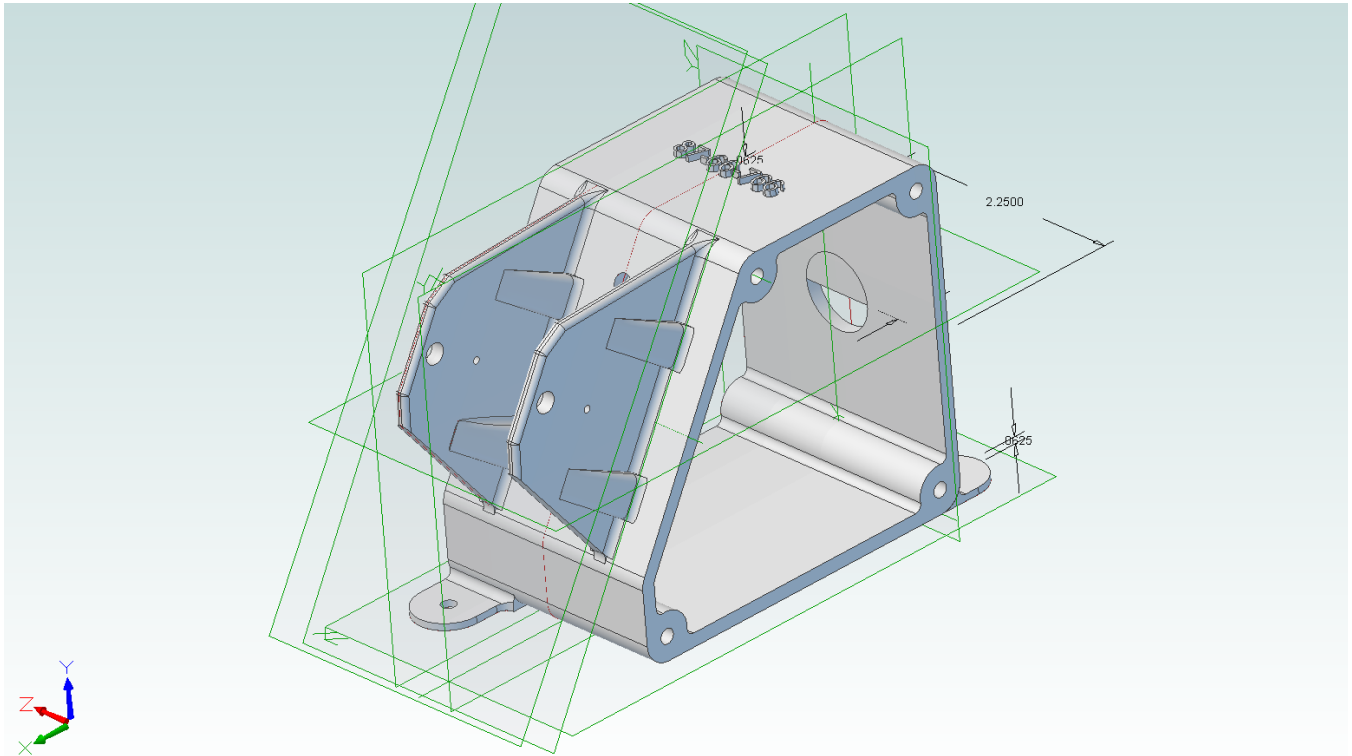

Shield - Starter Switch

87-66-766

Casting