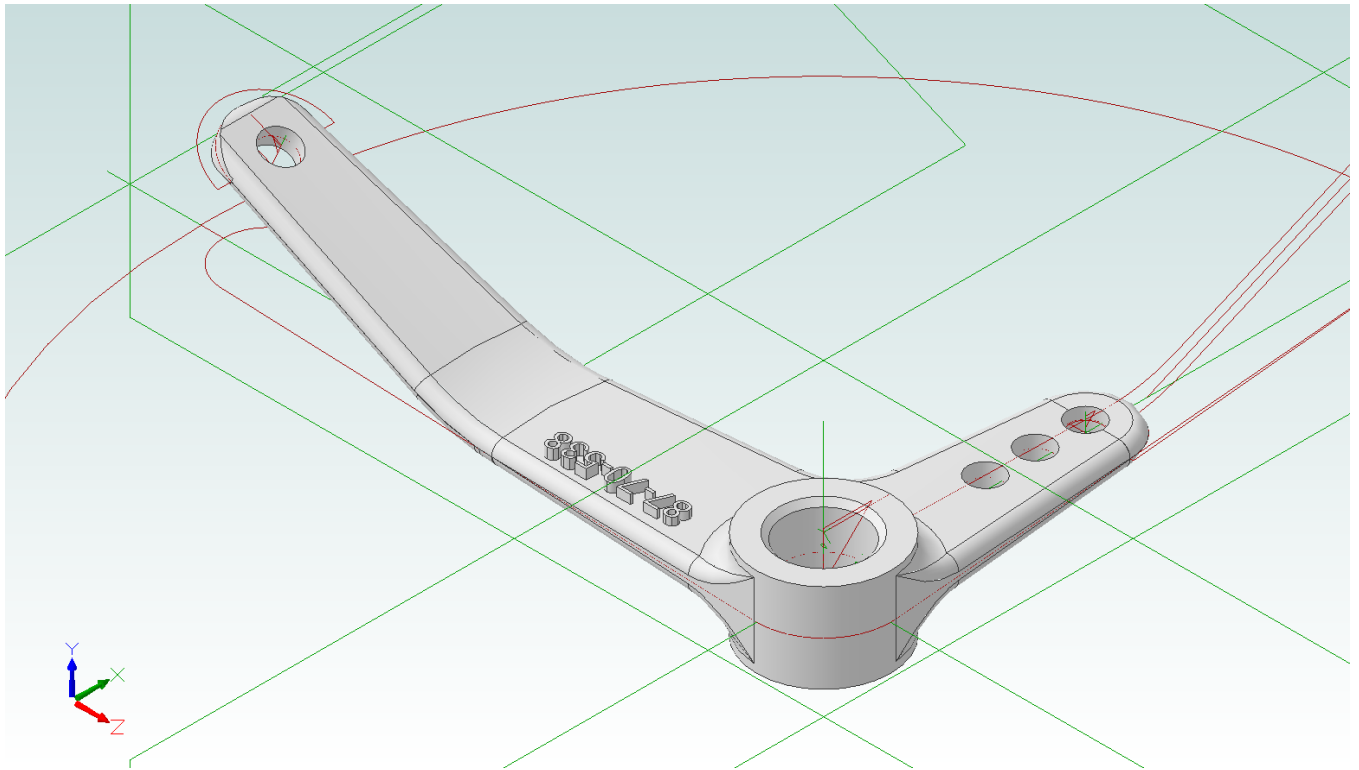

Bellcrank - Panel Outer Bomb Arming

87-70-536

Casting