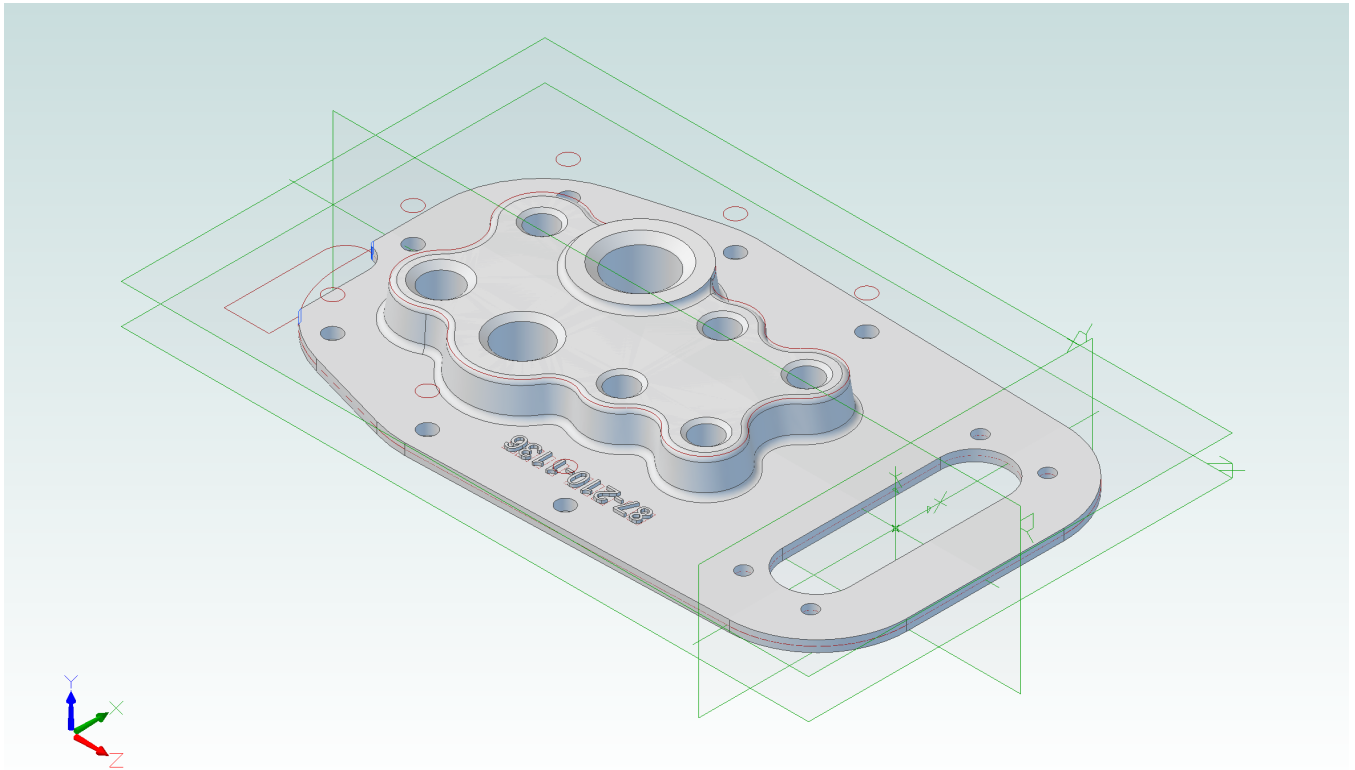

# Block - Instrument Lines Firewall

87-210-1136

# Casting