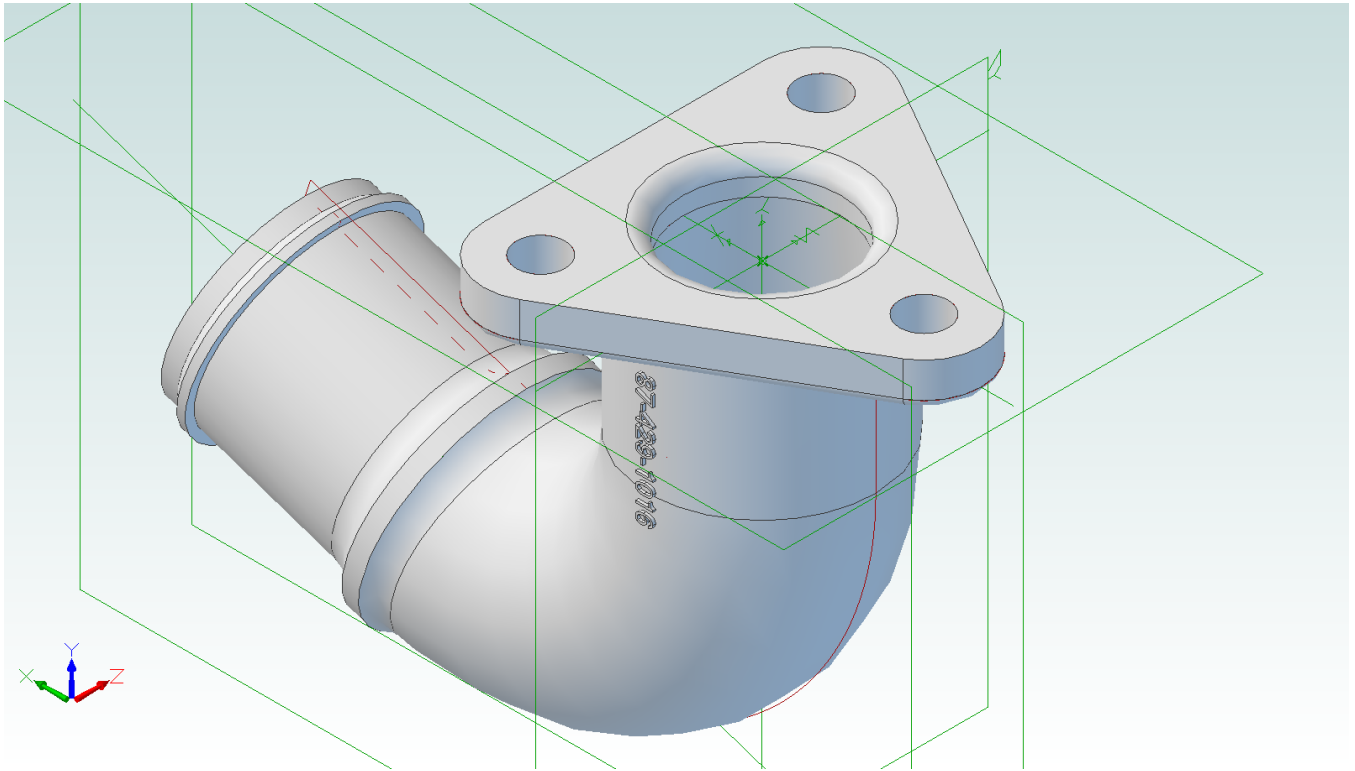

Elbow - Oil Cooler Inlet

87-429-1016 - G284

Casting