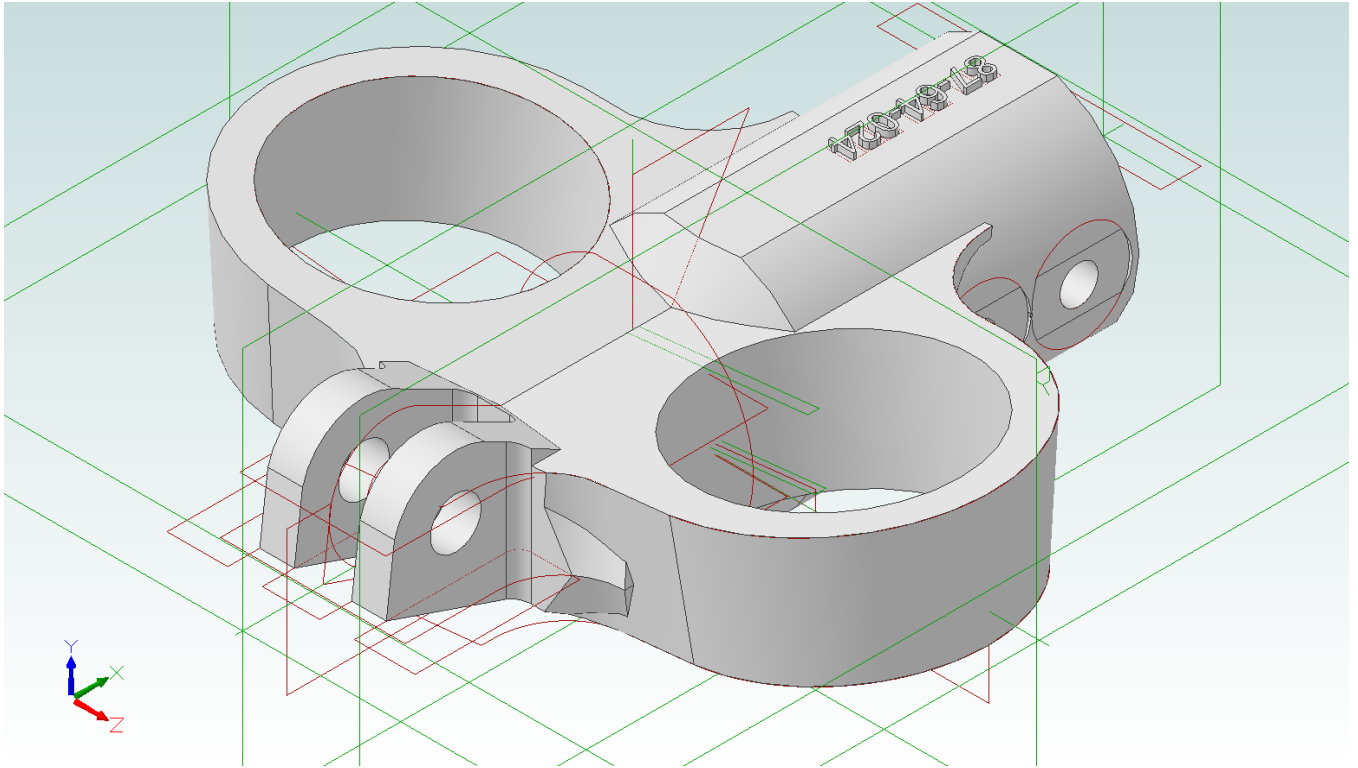

# End Fitting - Cylinder Flap Actuator

87-64-024

# Casting